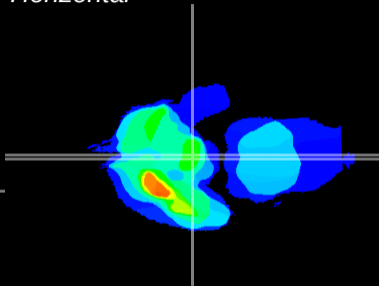

Coronal

Sagittal-R

Sagittal-L

ViBrism: CX06564
Horizontal

ME