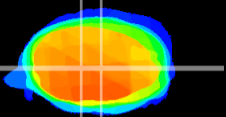

Coronal

Sagittal-R

Sagittal-L

ViBrism: CX06567
Horizontal

MVe