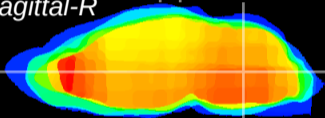

Coronal

Sagittal-R

Sagittal-L

ViBrism: CX06567
Horizontal

MVe