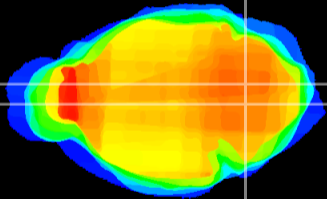

Coronal

Sagittal-R

Sagittal-L

ViBrism: CX06567
Horizontal

MVe