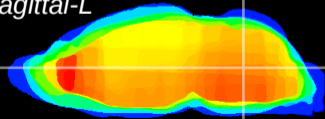

Coronal

Sagittal-R

Sagittal-L

ViBrism: CX06567
Horizontal

MVe