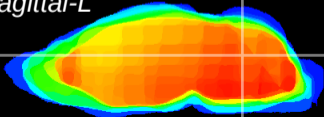

Coronal

Sagittal-R

Sagittal-L

ViBrism: CX06571
Horizontal

Cb nucleus