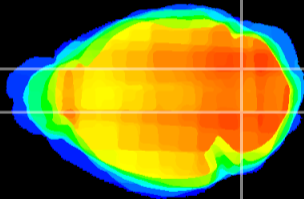

Coronal

Sagittal-R

Sagittal-L

ViBrism: CX06571
Horizontal

Cb nucleus