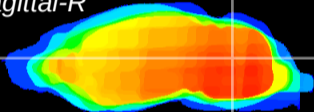

Coronal

Sagittal-R

Sagittal-L

ViBrism: CX06571
Horizontal

Cb nucleus