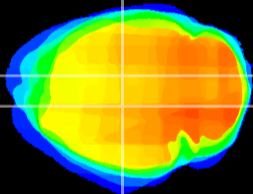

Coronal

Sagittal-R

Sagittal-L

ViBrism: CX06571
Horizontal

DG