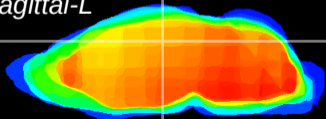

Coronal

Sagittal-R

Sagittal-L

ViBrism: CX06571
Horizontal

DG