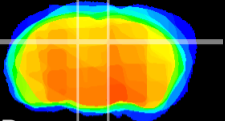

Coronal

Sagittal-R

Sagittal-L

ViBrism: CX06571
Horizontal

DG