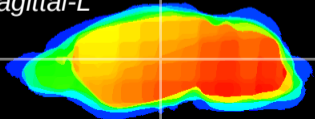

Coronal

Sagittal-R

Sagittal-L

ViBrism: CX06571
Horizontal

VPM/VPL