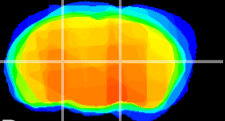

Coronal

Sagittal-R

Sagittal-L

ViBrism: CX06571
Horizontal

VPM/VPL