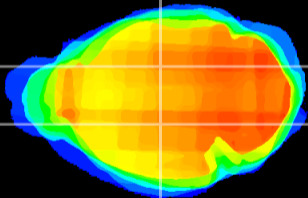

Coronal

Sagittal-R

Sagittal-L

ViBrism: CX06571
Horizontal

VPM/VPL