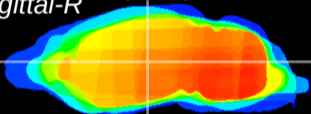

Coronal

Sagittal-R

Sagittal-L

ViBrism: CX06571
Horizontal

VPM/VPL