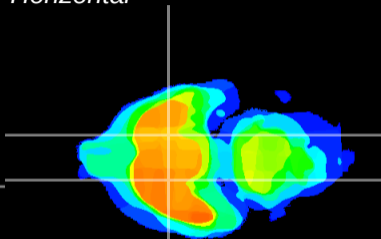

Coronal

Sagittal-R

Sagittal-L

ViBrisM: CX06573
Horizontal

S0