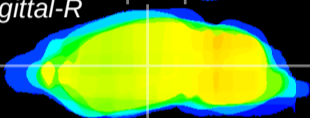

Coronal

Sagittal-R

Sagittal-L

ViBrism: CX06579
Horizontal

VPM/VPL