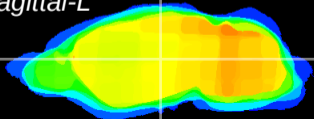

Coronal

Sagittal-R

Sagittal-L

ViBrism: CX06579
Horizontal

VPM/VPL