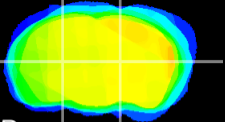

Coronal

Sagittal-R

Sagittal-L

ViBrism: CX06579
Horizontal

VPM/VPL