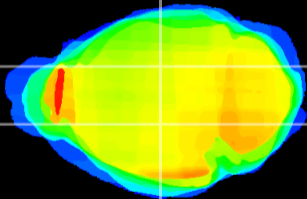

Coronal

Sagittal-R

Sagittal-L

ViBrism: CX06579
Horizontal

VPM/VPL