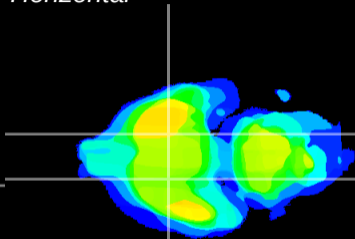

Coronal

Sagittal-R

Sagittal-L

ViBriSm: CX06580
Horizontal

S0