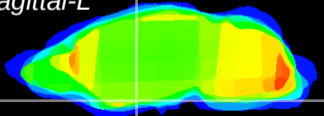

Coronal

Sagittal-R

Sagittal-L

ViBriSm: CX06580
Horizontal

S0