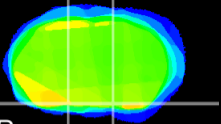

Coronal

Sagittal-R

Sagittal-L

ViBriSm: CX06580
Horizontal

S0