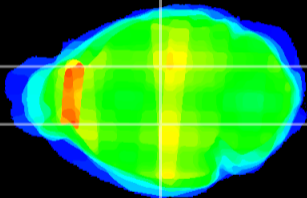

Coronal

Sagittal-R

Sagittal-L

ViBrism: CX06588
Horizontal

VPM/VPL