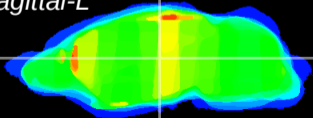

Coronal

Sagittal-R

Sagittal-L

ViBrism: CX06588
Horizontal

VPM/VPL