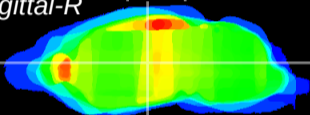

Coronal

Sagittal-R

Sagittal-L

ViBrism: CX06588
Horizontal

VPM/VPL