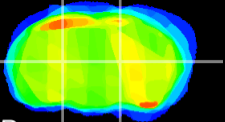

Coronal

Sagittal-R

Sagittal-L

ViBrism: CX06588
Horizontal

VPM/VPL