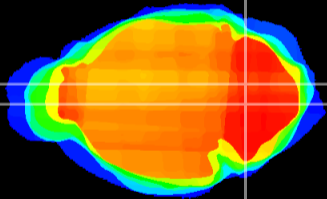

Coronal

Sagittal-R

Sagittal-L

ViBrism: CX06591
Horizontal

MVe