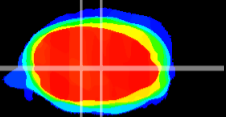

Coronal

Sagittal-R

Sagittal-L

ViBrism: CX06591
Horizontal

MVe