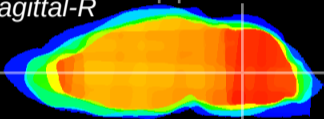

Coronal

Sagittal-R

Sagittal-L

ViBrism: CX06591
Horizontal

MVe