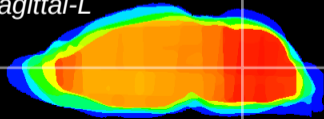

Coronal

Sagittal-R

Sagittal-L

ViBrism: CX06591
Horizontal

MVe