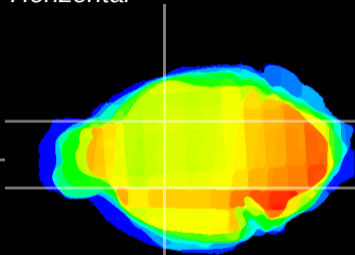

Coronal

Sagittal-R

Sagittal-L

ViBriSM: CX06601
Horizontal

GP