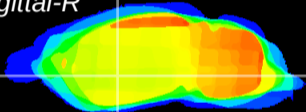

Coronal

Sagittal-R

Sagittal-L

ViBriSM: CX06601
Horizontal

GP