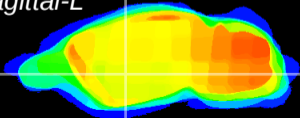

Coronal

Sagittal-R

Sagittal-L

ViBriSM: CX06601
Horizontal

GP