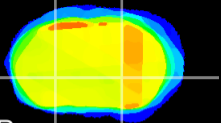

Coronal

Sagittal-R

Sagittal-L

ViBriSM: CX06601
Horizontal

GP