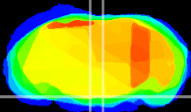

Coronal

Sagittal-R

Sagittal-L

ViBrism: CX06601
Horizontal

Pn