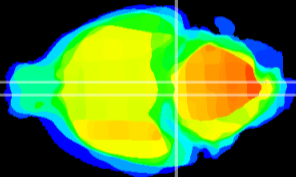

Coronal

Sagittal-R

Sagittal-L

ViBrism: CX06601
Horizontal

Pn