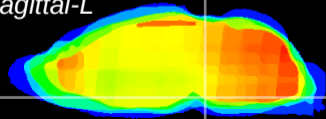

Coronal

Sagittal-R

Sagittal-L

ViBrism: CX06601
Horizontal

Pn