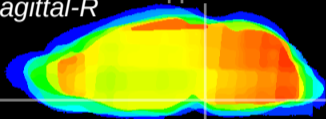

Coronal

Sagittal-R

Sagittal-L

ViBrism: CX06601
Horizontal

Pn