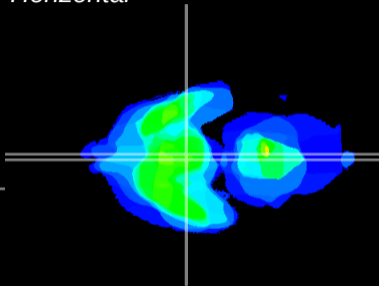

Coronal

Sagittal-R

Sagittal-L

ViBrism: CX06606
Horizontal

Arc