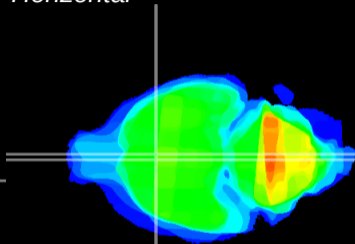

Coronal

Sagittal-R

Sagittal-L

ViBriSM: CX06606
Horizontal

MPA