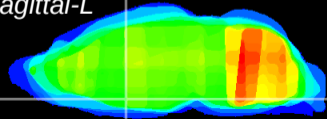

Coronal

Sagittal-R

Sagittal-L

ViBriSM: CX06606
Horizontal

MPA