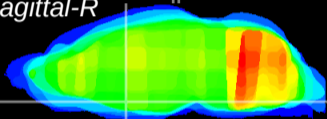

Coronal

Sagittal-R

Sagittal-L

ViBriSM: CX06606
Horizontal

MPA