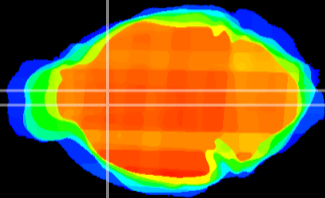

Coronal

Sagittal-R

Sagittal-L

ViBrism: CX06615
Horizontal

LS