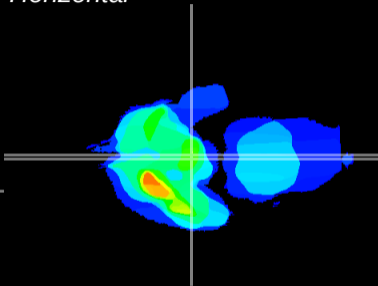

Coronal

Sagittal-R

Sagittal-L

ViBrism: CX06615
Horizontal

ME