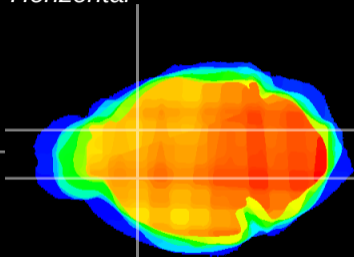

Coronal

Sagittal-R

Sagittal-L

ViBriSM: CX06616
Horizontal

CPU medial