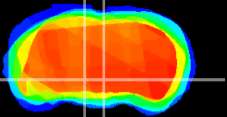

Coronal

Sagittal-R

Sagittal-L

ViBrism: CX06620
Horizontal

VTA