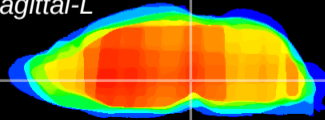

Coronal

Sagittal-R

Sagittal-L

ViBrism: CX06620
Horizontal

VTA