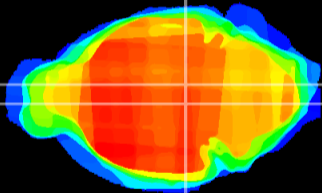

Coronal

Sagittal-R

Sagittal-L

ViBrism: CX06620
Horizontal

VTA