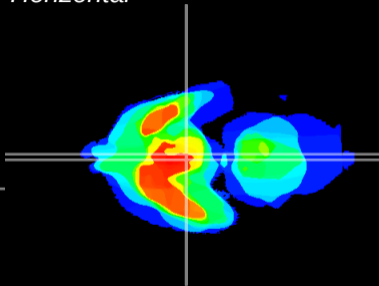

Coronal

Sagittal-R

Sagittal-L

ViBrism: CX06632
Horizontal

Arc