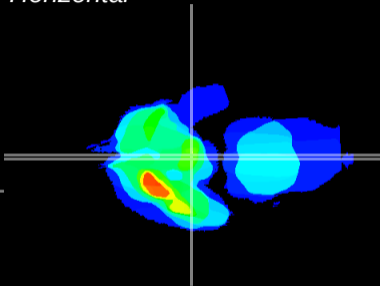

Coronal

Sagittal-R

Sagittal-L

ViBrism: CX06632
Horizontal

ME