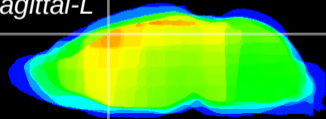

Coronal

Sagittal-R

Sagittal-L

ViBriSM: CX06634
Horizontal

Cx motor