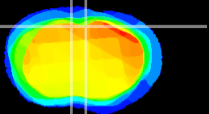

Coronal

Sagittal-R

Sagittal-L

ViBriSM: CX06634
Horizontal

Cx motor