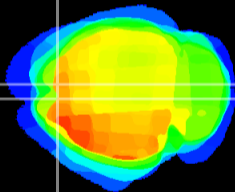

Coronal

Sagittal-R

Sagittal-L

ViBriSM: CX06634
Horizontal

Cx motor