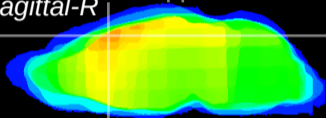

Coronal

Sagittal-R

Sagittal-L

ViBriSM: CX06634
Horizontal

Cx motor