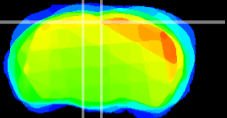

Coronal

Sagittal-R

Sagittal-L

ViBrism: CX06634  
Horizontal

RS