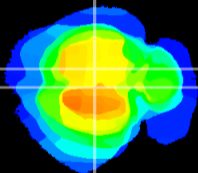

Coronal

Sagittal-R

Sagittal-L

ViBrism: CX06634  
Horizontal

RS