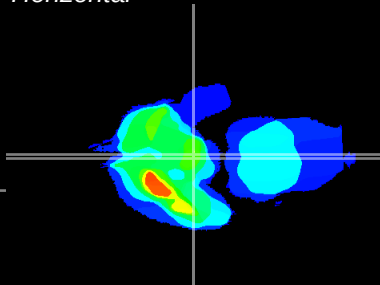

Coronal

Sagittal-R

Sagittal-L

ViBrism: CX06635
Horizontal

ME