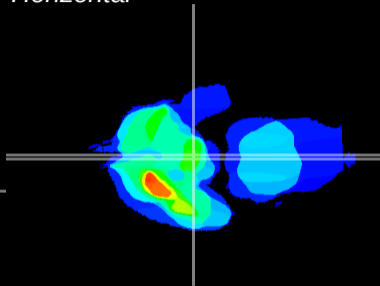

Coronal

Sagittal-R

Sagittal-L

ViBriSM: CX06636
Horizontal

ME