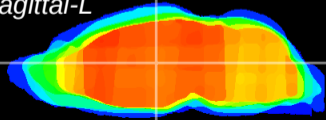

Coronal

Sagittal-R

Sagittal-L

ViBrism: CX06641
Horizontal

MD