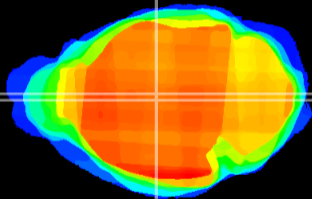

Coronal

Sagittal-R

Sagittal-L

ViBrism: CX06641
Horizontal

MD