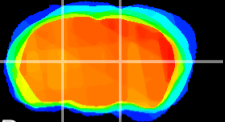

Coronal

Sagittal-R

Sagittal-L

ViBrism: CX06641
Horizontal

VPM/VPL