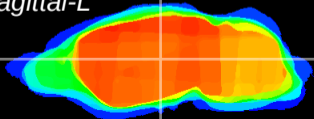

Coronal

Sagittal-R

Sagittal-L

ViBrism: CX06641
Horizontal

VPM/VPL