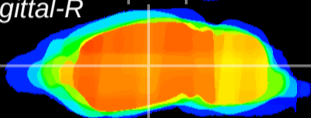

Coronal

Sagittal-R

Sagittal-L

ViBrism: CX06641
Horizontal

VPM/VPL