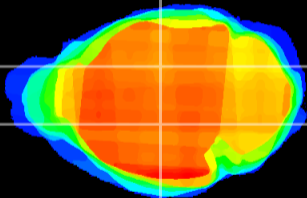

Coronal

Sagittal-R

Sagittal-L

ViBrism: CX06641
Horizontal

VPM/VPL