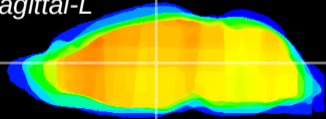

Coronal

Sagittal-R

Sagittal-L

ViBrism: CX06642
Horizontal

MD