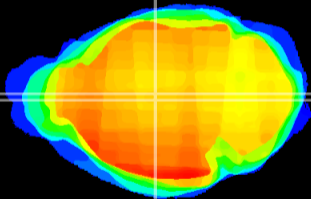

Coronal

Sagittal-R

Sagittal-L

ViBrism: CX06642
Horizontal

MD