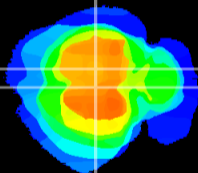

Coronal

Sagittal-R

Sagittal-L

ViBrism: CX06642
Horizontal

RS