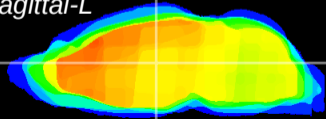

Coronal

Sagittal-R

Sagittal-L

ViBrism: CX06657
Horizontal

MD