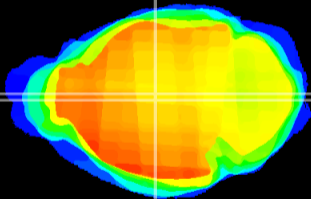

Coronal

Sagittal-R

Sagittal-L

ViBrism: CX06657
Horizontal

MD