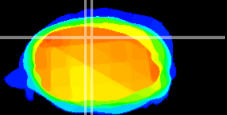

Coronal

Sagittal-R

Sagittal-L

ViBrism: CX06662  
Horizontal

Cb vermis