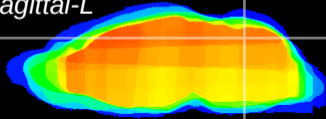

Coronal

Sagittal-R

Sagittal-L

ViBrism: CX06662  
Horizontal

Cb vermis