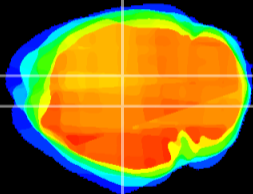

Coronal

Sagittal-R

Sagittal-L

ViBrism: CX06666
Horizontal

DG