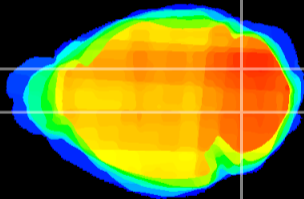

Coronal

Sagittal-R

Sagittal-L

ViBrism: CX06672
Horizontal

Cb nucleus