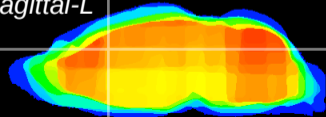

Coronal

Sagittal-R

Sagittal-L

ViBrism: CX06677  
Horizontal

Cx cingulate