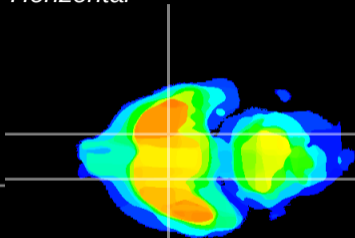

Coronal

Sagittal-R

Sagittal-L

ViBrism: CX06677
Horizontal

S0