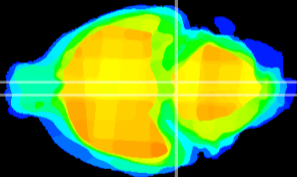

Coronal

Sagittal-R

Sagittal-L

ViBrism: CX06688
Horizontal

Pn