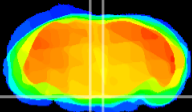

Coronal

Sagittal-R

Sagittal-L

ViBrism: CX06688
Horizontal

Pn