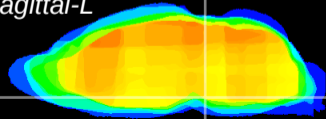

Coronal

Sagittal-R

Sagittal-L

ViBrism: CX06688
Horizontal

Pn