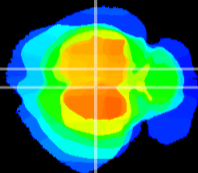

Coronal

Sagittal-R

Sagittal-L

ViBrism: CX06688
Horizontal

RS