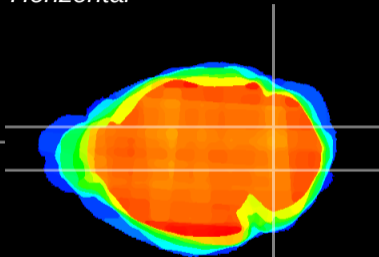

Coronal

Sagittal-R

Sagittal-L

ViBrism: CX06689
Horizontal

Cb nucleus