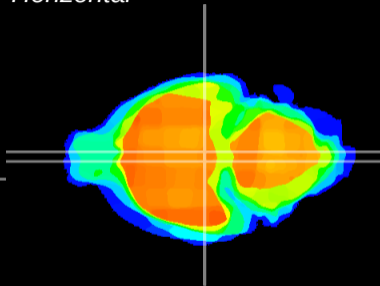

Coronal

Sagittal-R

Sagittal-L

ViBrism: CX06691
Horizontal

M