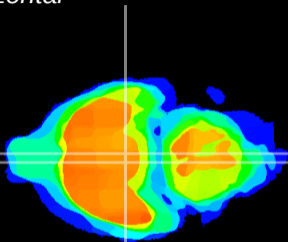

Coronal

Sagittal-R

Sagittal-L

ViBrism: CX06691
Horizontal

VMH