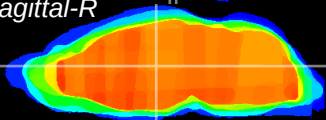

Coronal

Sagittal-R

Sagittal-L

ViBrism: CX06692
Horizontal

MD