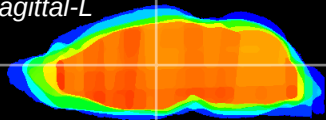

Coronal

Sagittal-R

Sagittal-L

ViBrism: CX06692
Horizontal

MD