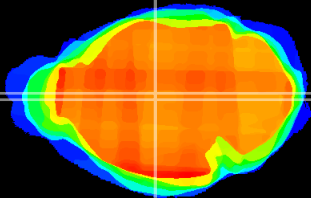

Coronal

Sagittal-R

Sagittal-L

ViBrism: CX06692
Horizontal

MD