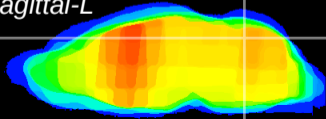

Coronal

Sagittal-R

Sagittal-L

ViBrism: CX06694
Horizontal

Cb vermis