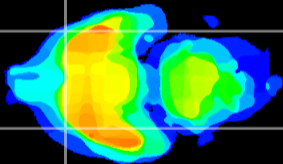

Coronal

Sagittal-R

Sagittal-L

ViBrism: CX06701
Horizontal

Pir