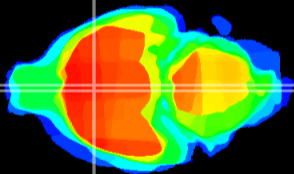

Coronal

Sagittal-R

Sagittal-L

ViBrism: CX06706
Horizontal

MPA