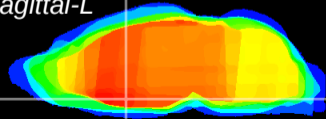

Coronal

Sagittal-R

Sagittal-L

ViBrism: CX06706
Horizontal

MPA