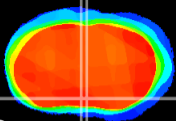

Coronal

Sagittal-R

Sagittal-L

ViBrism: CX06706
Horizontal

MPA