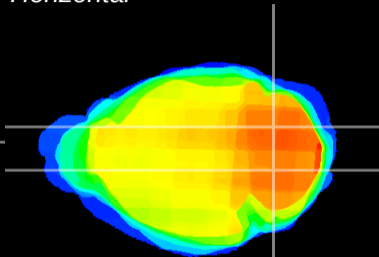

Coronal

Sagittal-R

Sagittal-L

ViBrism: CX06707  
Horizontal

Cb nucleus