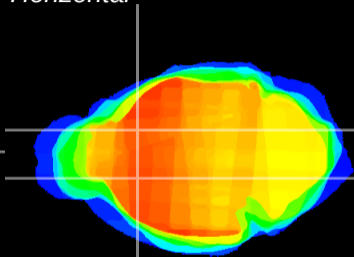

Coronal

Sagittal-R

Sagittal-L

ViBriSM: CX06710  
Horizontal

CPU medial