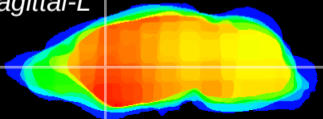

Coronal

Sagittal-R

Sagittal-L

ViBriSM: CX06710  
Horizontal

CPU medial