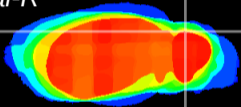

Coronal

Sagittal-R

Sagittal-L

ViBrism: CX06713
Horizontal

Cb lobe