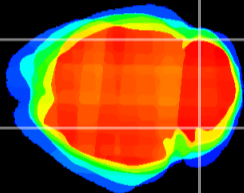

Coronal

Sagittal-R

Sagittal-L

ViBrism: CX06713
Horizontal

Cb lobe