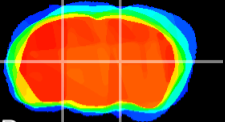

Coronal

Sagittal-R

Sagittal-L

ViBrism: CX06713
Horizontal

VPM/VPL