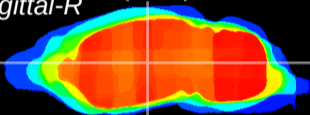

Coronal

Sagittal-R

Sagittal-L

ViBrism: CX06713
Horizontal

VPM/VPL