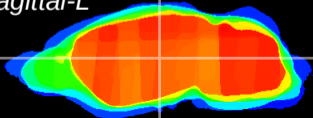

Coronal

Sagittal-R

Sagittal-L

ViBrism: CX06713
Horizontal

VPM/VPL