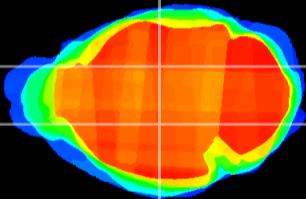

Coronal

Sagittal-R

Sagittal-L

ViBrism: CX06713
Horizontal

VPM/VPL