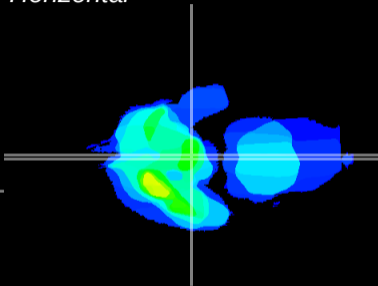

Coronal

Sagittal-R

Sagittal-L

ViBrism: CX06716
Horizontal

ME