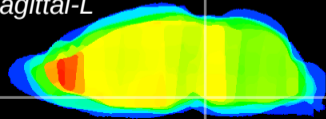

Coronal

Sagittal-R

Sagittal-L

ViBrism: CX06716
Horizontal

Pn