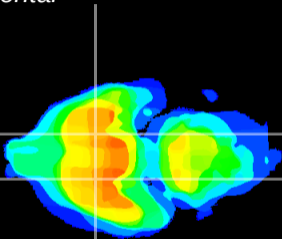

Coronal

Sagittal-R

Sagittal-L

ViBrism: CX06719
Horizontal

S0